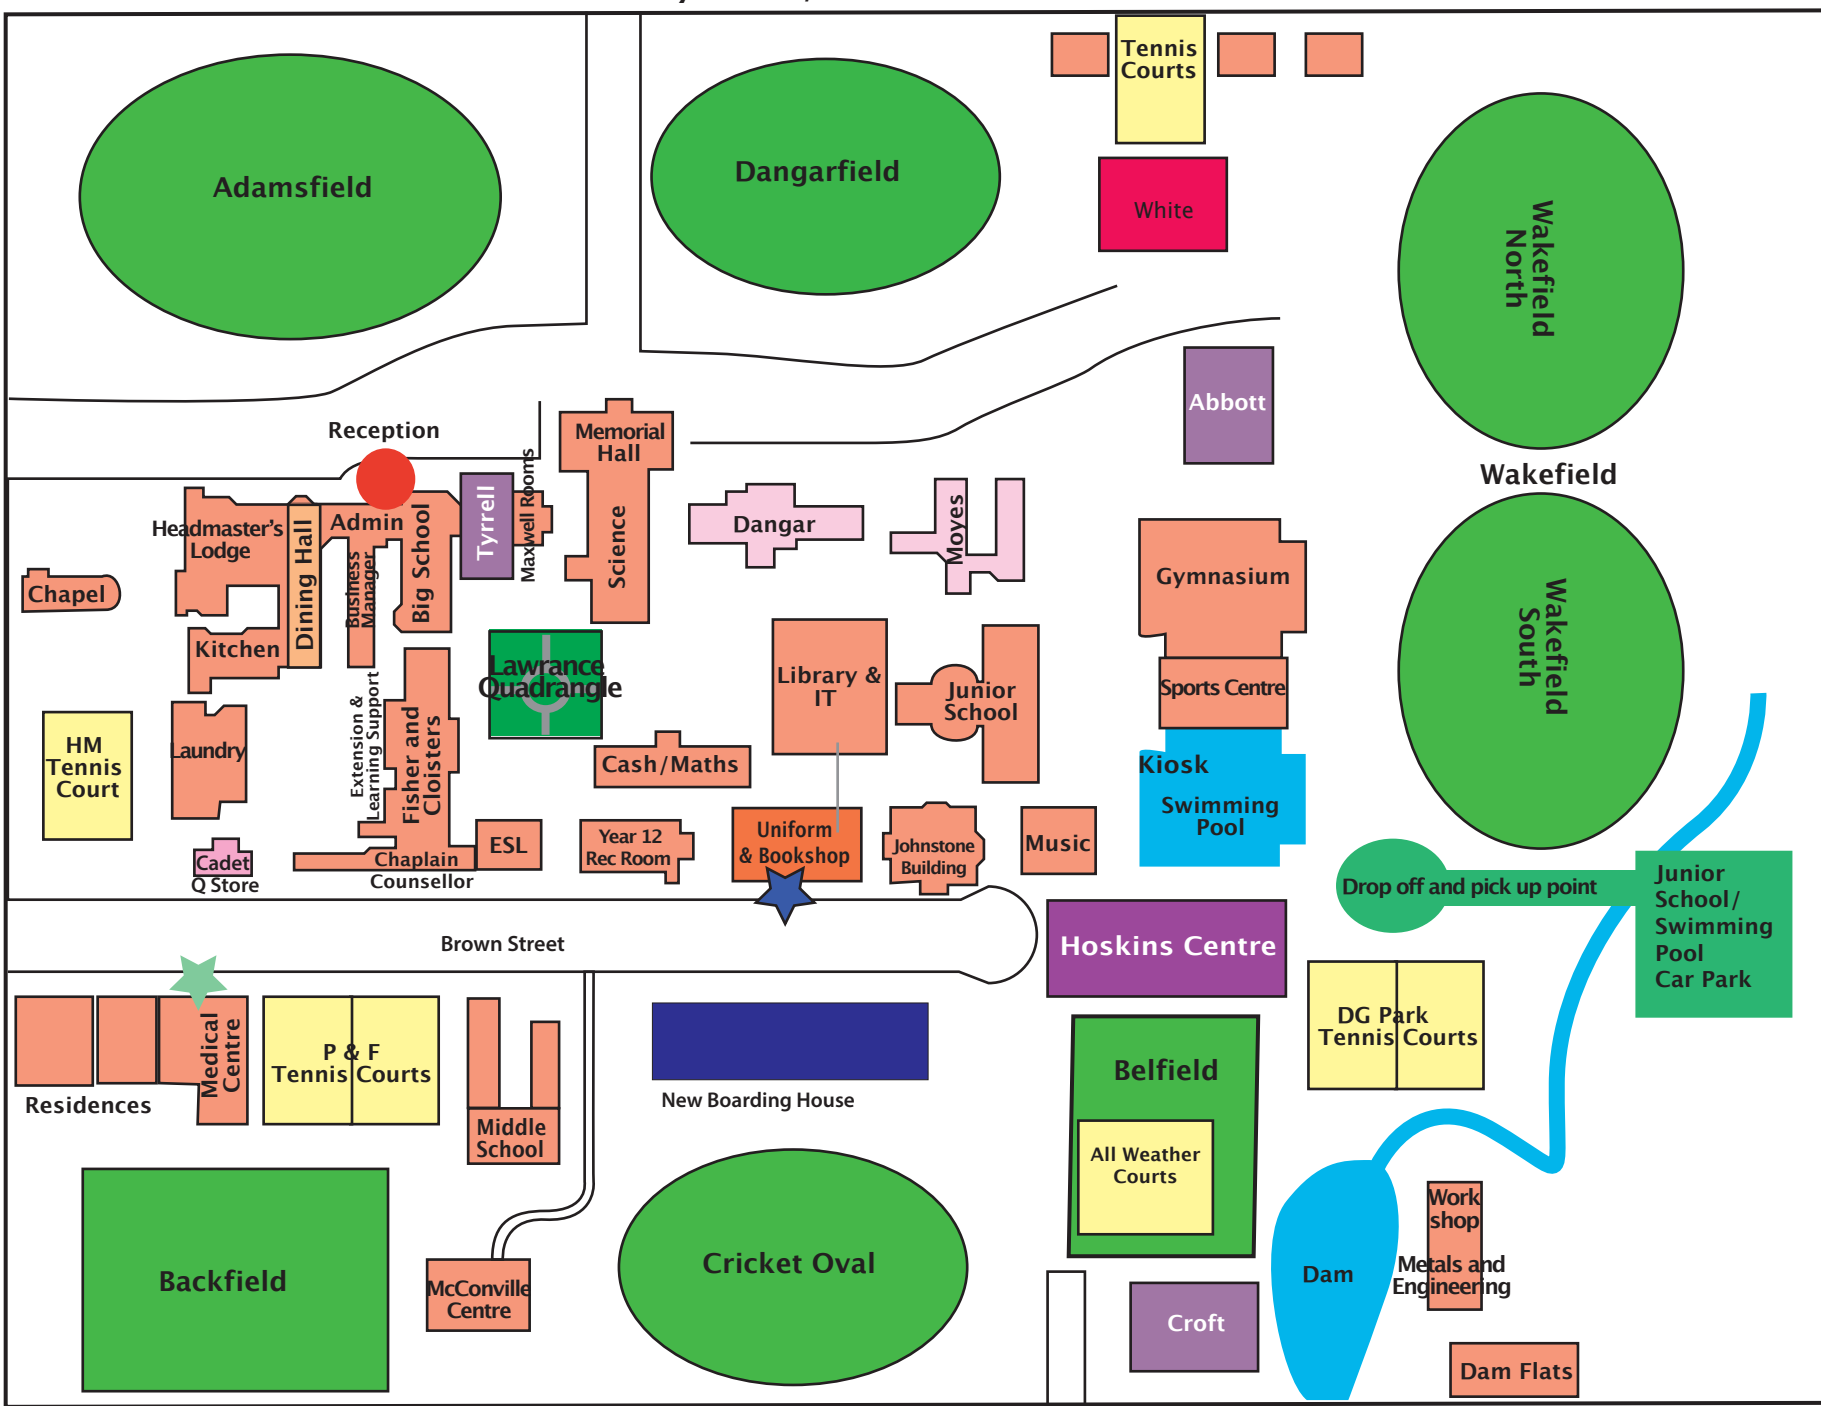

Barney Street/Grafton Road

-  Middle School Boarding
-  Senior School Boarding
-  Medical Centre
-  Uniform Shop & Bookroom
-  Girls Boarding
-  TAS Reception
-  New Boarding House

Douglas Street

Chapel Street

Drop off / collection point for Middle School students

Drop off and pick up point

Junior School/
Swimming Pool
Car Park

Mann Street